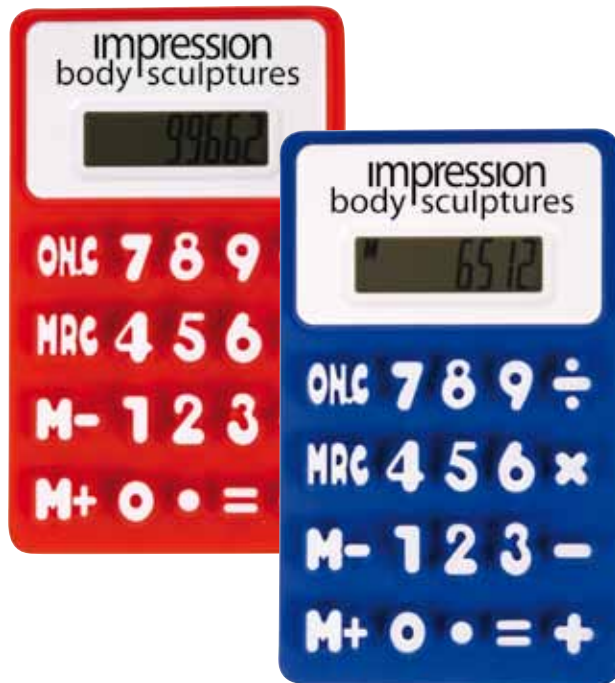

LL4754s Flexi Calculator (STOCK)

Flexible silicone calculator with white metal screen display and large raised silicone numbers. Battery powered.

Colour: Red/White, Blue/White.

Item Size: 80mmL x 130mmH x 8mmD.

Print Area: 60mmL x 15mmH.

Other Options In Stock

LL35004s Big Plus Calculator

LL9197s Calculator Notebook